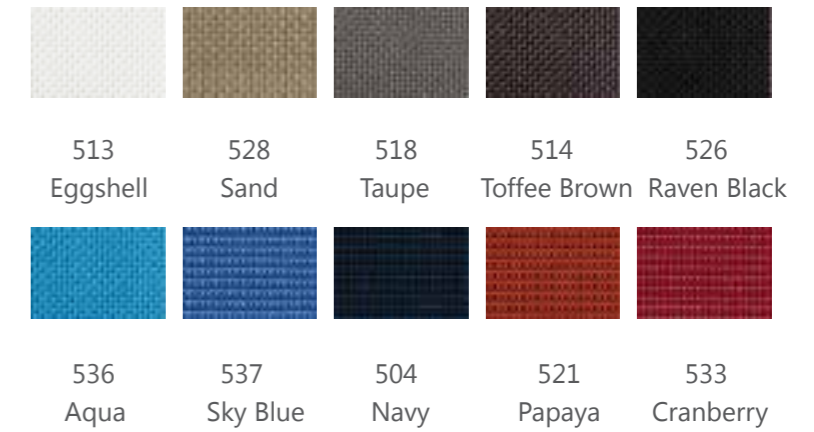

HAMPTON

EN: Weave colour: stone washed, Cushion colour: black.
DE: Flechtfarbe: stone washed, Stofffarbe: black.

EN: The colonial style Hampton series has eye-catching granite tops to match the chairs that are harmonious with any setting.

Article-No. 12209

6.4 kg / 1.1 cbm

Granite tabletop (120cm)

Article-No. 12209-202

50 kg

Fabric Colours / Stofffarben

EN: Plain Colours
DE: Unifarben

EN: Pattern
DE: Muster